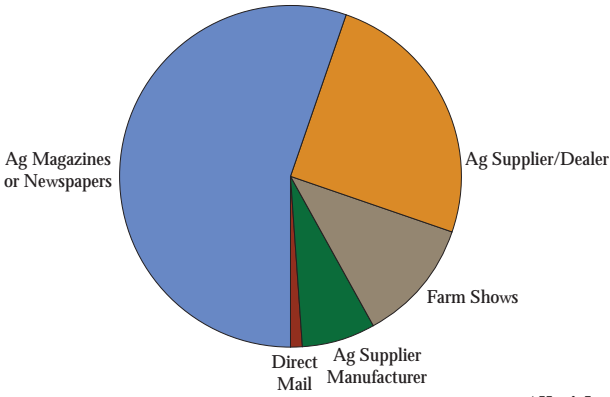

ADVANTAGE

Readers Rank Lee Agri-Media Publications at the Top!

Top Sources Farmers and Ranchers are Most Loyal To*

Top Media Sources to First Learn about New Agricultural Products*

* Harris Interactive Study

“Farm & Ranch Guide is first class all the way. We are very fortunate to have a magazine of such performance in our midst.”

**Flagstaff Farms
New England, North Dakota
Farm & Ranch Guide Reader**

Source: Belden Associates