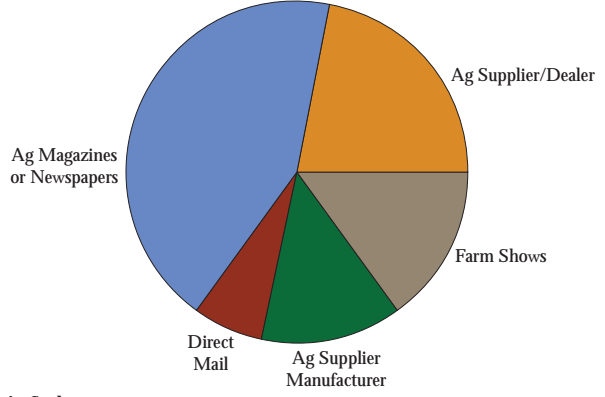

ADVANTAGE

Readers Rank Lee Agri-Media Publications at the Top!

Top Sources Farmers and Ranchers are Most Loyal To*

Top Media Sources to First Learn about New Agricultural Products*

* Harris Interactive Study

“Farm & Ranch Guide is first class all the way. We are very fortunate to have a magazine of such performance in our midst.”

**Flagstaff Farms
New England, North Dakota
Farm & Ranch Guide Reader**

Source: Belden Associates