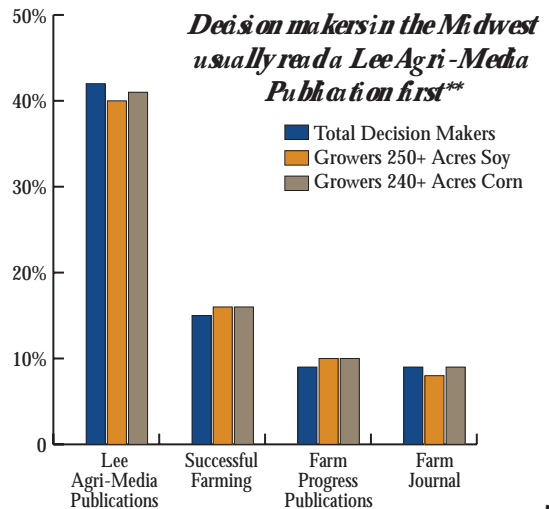

ADVANTAGE

Readers Rank Lee Agri-Media Publications at the Top!

Top Sources Farmers and Ranchers are Most Loyal To*

Top Media Sources to First Learn about New Agricultural Products*

* Harris Interactive Study

“Farm & Ranch Guide is first class all the way. We are very fortunate to have a magazine of such performance in our midst.”

**Flagstaff Farms
New England, North Dakota
Farm & Ranch Guide Reader**

Source: Belden Associates

Advertising Guidelines

Mechanical Dimensions Commercial

	1 col.	2 col.	3 col.	4 col.	5 col.	6 col.	Full Size Ad
Agri-View*	1.556"	3.223"	4.889"	6.556"	8.223"	9.889"	9.889" x 21.5"
Farm & Ranch Guide	2.33"	4.77"	7.22"	9.67"			9.67" x 10.5"
Illinois Farmer Today	1.875"	3.75"	5.75"	7.75"	9.75"		9.75" x 10"
Iowa Farmer Today	1.875"	3.75"	5.75"	7.75"	9.75"		9.75" x 10"
Midwest Marketer	1.875"	3.75"	5.75"	7.75"	9.75"		9.75" x 10"
Midwest Messenger	1.5"	3.14"	4.77"	6.4"	8"	9.67"	9.67" x 21"
Midwest Producer	2.33"	4.77"	7.22"	9.67"			9.67" x 10"
Minnesota Farm Guide	2.33"	4.77"	7.22"	9.67"			9.67" x 10.5"
Missouri Farmer Today	1.875"	3.75"	5.75"	7.75"	9.75"		9.75" x 10"
The Prairie Star	2.33"	4.77"	7.22"	9.67"			9.67" x 10.5"
Tri-State Neighbor	2.333"	4.875"	7.452"	10"			10" x 10.5"