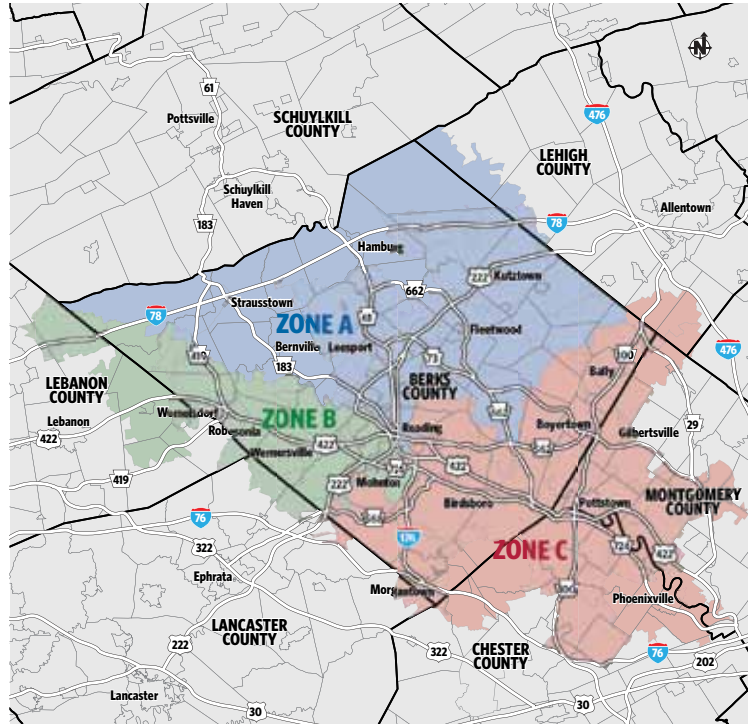

CONTACT

ADVERTISING

Your Advertising Consultant or
Lori Gerhart
610-371-5103
lgerhart@readingeagle.com

Zone A (27,000) Reading/North Zone

- 19560 Temple
- 19605 Laureldale
- 19601 Reading
- 19602 Reading
- 19604 Reading
- 18011 Alburts
- 19529 Kempton
- 19530 Kutztown
- 19534 Lenhartsville
- 19536 Lyon Station
- 19539 Mertztown
- 19562 Topton
- 19510 Blandon
- 19522 Fleetwood
- 19547 Oley
- 17961 Orwigsburg
- 19516 Centerport
- 19526 Hamburg
- 19533 Leesport
- 19541 Mohrsville
- 19549 Port Clinton
- 19555 Shoemakersville
- 19506 Bernville
- 19507 Bethel
- 19554 Shartlesville
- 19559 Strausstown