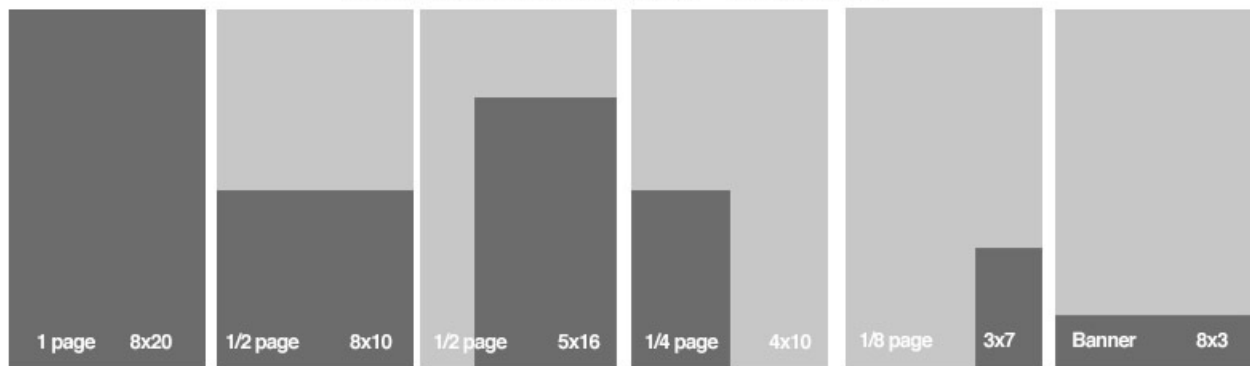

SIZES & SPECS

EFFECTIVE JANUARY 1ST, 2017

Standard Sizes 8 Columns by 20"

	1col.	2col.	3col.	4col.	5col.	6col.	7col.	8col.
INCHES	1.16	2.5	3.83	5.16	6.5	7.83	9.5	10.5

Tabloid Sizes

FULL PAGE 8.75" X 10.5"	1/2 PAGE 8.75" X 5.15"	1/4 PAGE 4.27" X 5.15"	BANNER 8.75" X 2.47"

Measures for display Ads STANDARD