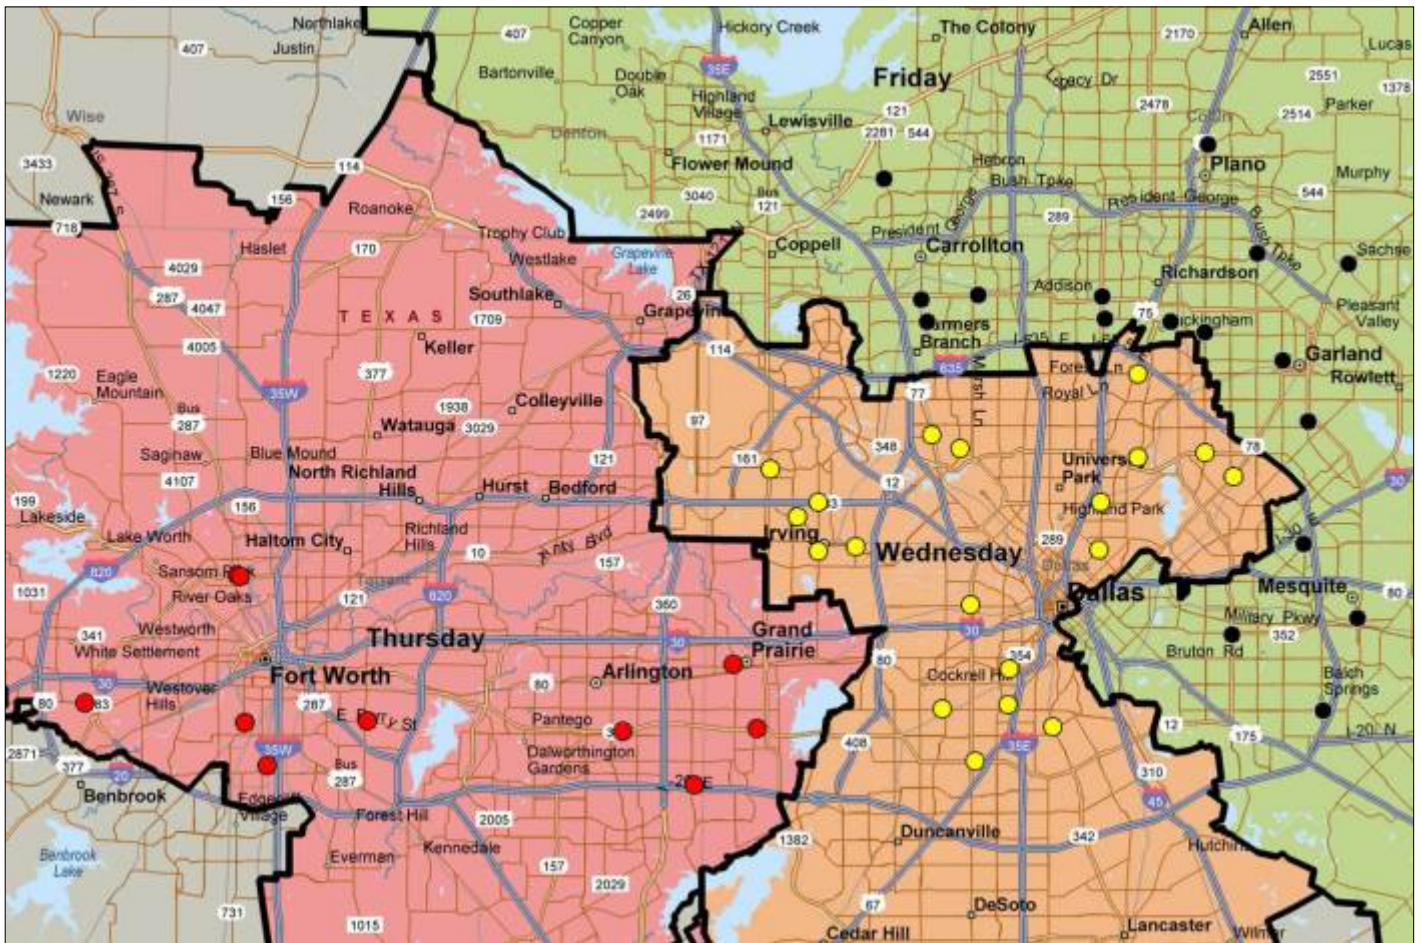

**WE ARE PROUD TO BE THE EXCLUSIVE
SPANISH LANGUAGE SHOPPER IN SELECT
LOCATIONS OF THESE FINE STORES**

**Advertising
is 100%
Tax Deductible**

DISTRIBUTION

CIRCULATION
VERIFICATION
COUNCIL

Addison, Arlington, Balch Springs, Carrollton, Cockrell Hill, Fort Worth, Garland, Grand Prairie, Highland Park, Irving, Love Field, Mesquite, Oak Cliff, Plano, Richardson